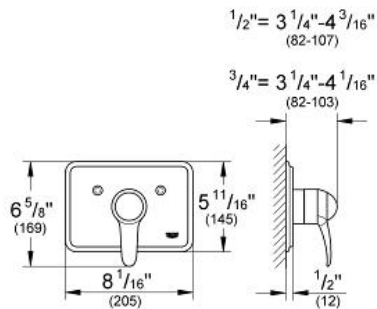

**Product Description:**  
Thermostat Trim

**Standard Specification:**

- Final installation set for:
- For use with 1/2" Thermostatic Rough-In Valve 34 122
- For use with 3/4" Thermostatic Rough-In Valve 34 124
- Without concealed body
- Only useable with separate shut-off valves